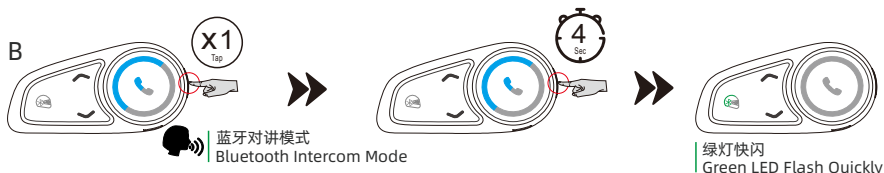

步骤 2
STOP 2

连接对讲 / Connection intercom

断开对讲 / Disconnect intercom

音乐分享配对 / Connection group intercom

步骤 1
STOP 1

步骤 2
STOP 2

连接音乐分享 / Connection Music Sharing

X1
Tap

断开音乐分享 / Disconnect Music Sharing

X1
Tap

蓝牙对讲模式 / Bluetooth Intercom Mode

蓝牙对讲模式 / Bluetooth Intercom Mode

步骤 1
STOP 1

步骤 2
STOP 2

连接对讲 / Connection intercom

断开对讲 / Disconnect intercom