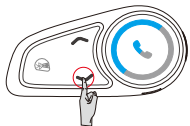

红蓝灯交替快闪
Blue & RED LED Flash Quickly

语音助手 / Voice Assistant

小艺

Siri

音量加 / Volume Up

按住不放音量持续增加
Volume continues to increase

音量减 / Volume Down

按住不放音量持续减小
Volume continues to decrease