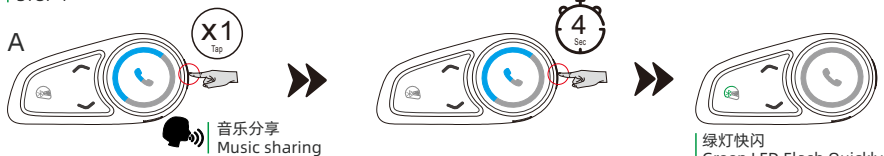

连接群对讲 / Connection group intercom

断开群对讲 / Disconnect group intercom

模式查询 / Model Queries

音量加 / Volume Up

音量减 / Volume Down

蓝牙交友模式 | Bluetooth Interconnection

交友模式配对 / Connection group intercom

步骤 1
STOP 1

步骤 2
STOP 2

连接对讲 / Connection intercom

断开对讲 / Disconnect intercom

音乐分享配对 / Connection group intercom

步骤 1
STOP 1

步骤 2
STOP 2

连接音乐分享 / Connection Music Sharing

X1
Tap

断开音乐分享 / Disconnect Music Sharing

X1
Tap

蓝牙对讲模式 / Bluetooth Intercom Mode

蓝牙对讲模式 / Bluetooth Intercom Mode

步骤 1
STOP 1

步骤 2
STOP 2

连接对讲 / Connection intercom

断开对讲 / Disconnect intercom