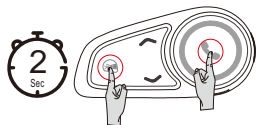

绿灯长亮
Green LED Lights Bright

手机配对状态 / Phone Pairing Mode

红蓝灯交替快闪
Blue & RED LED Flash Quickly

对讲配对状态 / Intercom Pairing Mode

绿灯快闪
Green LED Flash Quickly

🔌 开机 / Power On

蓝灯慢闪
Blue LED Flash Slowly

🔌 关机 / Power Off