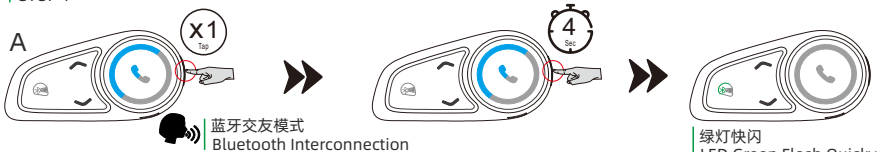

模式查询 / Model Queries

X1
Tap

播报当前模式状态
Broadcasting current mode status

群对讲模式 | Group Intercom Mode

群对讲配对 / Group Intercom Pairing

步骤 1
STOP 1

步骤 2
STOP 2

群对讲 | Bluetooth Group Intercom

连接群对讲 / Connection group intercom

断开群对讲 / Disconnect group intercom

模式查询 / Model Queries

音量加 / Volume Up

音量减 / Volume Down

蓝牙交友模式 | Bluetooth Interconnection

交友模式配对 / Connection group intercom

步骤 1
STOP 1

步骤 2
STOP 2

连接对讲 / Connection intercom

断开对讲 / Disconnect intercom

音乐分享配对 / Connection group intercom

步骤 1
STOP 1

步骤 2
STOP 2

连接音乐分享 / Connection Music Sharing

X1
Tap

断开音乐分享 / Disconnect Music Sharing

X1
Tap

蓝牙对讲模式 / Bluetooth Intercom Mode

蓝牙对讲模式 / Bluetooth Intercom Mode

步骤 1
STOP 1

步骤 2
STOP 2

连接对讲 / Connection intercom

断开对讲 / Disconnect intercom