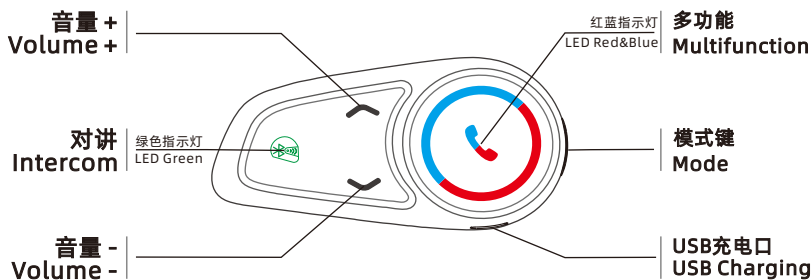

开始使用 Getting Started

长按不放
Press & Hold

单击次数
Number of Taps

LED状态描述 / LED Status Description

开机状态 / Power on Mode

蓝灯慢闪
Blue LED Flash Slowly

关机状态 / Power off Mode

LED熄灭
LED is Off

对讲状态 / Intercom Mode

绿灯慢闪
Green LED Flash Slowly

对讲搜索 / Intercom Search

绿灯长亮
Green LED Lights Bright

手机配对状态 / Phone Pairing Mode

红蓝灯交替快闪
Blue & RED LED Flash Quickly

对讲配对状态 / Intercom Pairing Mode

绿灯快闪
Green LED Flash Quickly