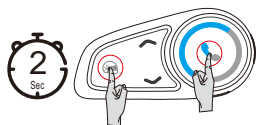

绿灯长亮
Green LED Lights Bright

手机配对状态 / Phone Pairing Mode

红蓝灯交替快闪
Blue & RED LED Flash Quickly

对讲配对状态 / Intercom Pairing Mode

绿灯快闪
Green LED Flash Quickly

🔌 开机 / Power On

蓝灯慢闪
Blue LED Flash Slowly

🔌 关机 / Power Off