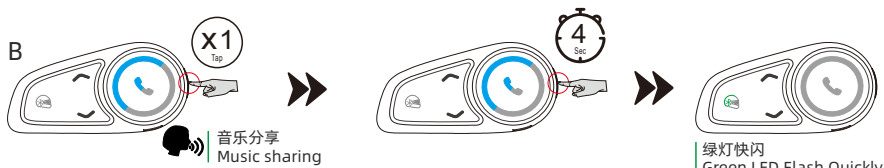

连接群对讲 / Connection group intercom

断开群对讲 / Disconnect group intercom

模式查询 / Model Queries

音量加 / Volume Up

音量减 / Volume Down

蓝牙交友模式 | Bluetooth Interconnection

交友模式配对 / Connection group intercom

步骤 1
STOP 1

步骤 2
STOP 2

连接对讲 / Connection intercom

断开对讲 / Disconnect intercom

音乐分享配对 / Connection group intercom

步骤 1
STOP 1

步骤 2
STOP 2

连接音乐分享 / Connection Music Sharing

X1
Tap

断开音乐分享 / Disconnect Music Sharing

X1
Tap

蓝牙对讲模式 / Bluetooth Intercom Mode

蓝牙对讲模式 / Bluetooth Intercom Mode

步骤 1
STOP 1

步骤 2
STOP 2

连接对讲 / Connection intercom

断开对讲 / Disconnect intercom