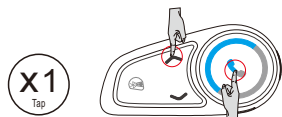

🗣️ 语言切换 / Choose Language