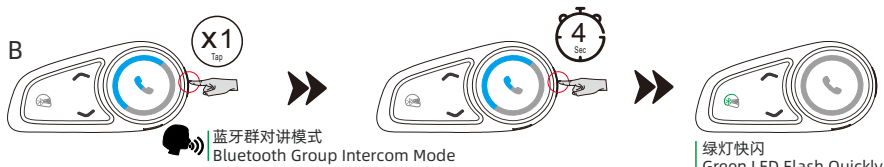

模式查询 / Model Queries

X1
Tap

播报当前模式状态
Broadcasting current mode status

群对讲模式 | Group Intercom Mode

群对讲配对 / Group Intercom Pairing

步骤 1
STOP 1

步骤 2
STOP 2

群对讲 | Bluetooth Group Intercom

连接群对讲 / Connection group intercom

断开群对讲 / Disconnect group intercom

模式查询 / Model Queries

音量加 / Volume Up

音量减 / Volume Down

蓝牙交友模式 | Bluetooth Interconnection

交友模式配对 / Connection group intercom

步骤 1
STOP 1

步骤 2
STOP 2

连接对讲 / Connection intercom

断开对讲 / Disconnect intercom

音乐分享配对 / Connection group intercom

步骤 1
STOP 1

步骤 2
STOP 2

连接音乐分享 / Connection Music Sharing

X1
Tap