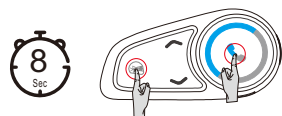

⚙️ 出厂设置 / Set Presets

红灯快闪2次
Red LED Flash 2 Times Quickly

LED熄灭
LED is Off