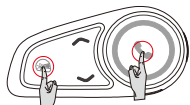

手机配对 / Phone Pairing

关机状态
Power Off State

红蓝灯交替快闪
Blue & RED LED Flash Quickly