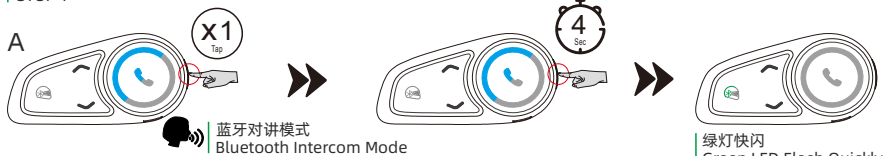

步骤 2
STOP 2

连接对讲 / Connection intercom

断开对讲 / Disconnect intercom

音乐分享配对 / Connection group intercom

步骤 1
STOP 1

步骤 2
STOP 2

连接音乐分享 / Connection Music Sharing

X1
Tap

断开音乐分享 / Disconnect Music Sharing

X1
Tap

蓝牙对讲模式 / Bluetooth Intercom Mode

蓝牙对讲模式 / Bluetooth Intercom Mode

步骤 1
STOP 1

步骤 2
STOP 2

连接对讲 / Connection intercom

断开对讲 / Disconnect intercom